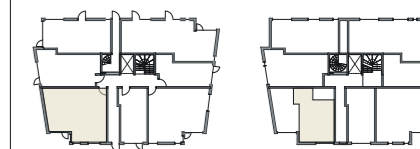

LUX Tetra-Bygg D H0102

Leilighet	D-H0102
Rom	3-roms + Mezz
Etasje	Plan 1
Bruksareal (BRA-i)	53,6
Balkong/Terrasse (TBA)	16,4
Sportsbod (BRA-e)	5,0

1:100 A4

26.05.2024

LUX TETRA

TARALDSET